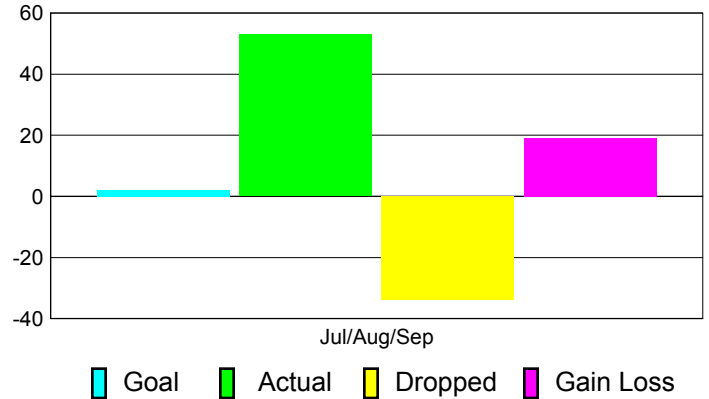

Membership Results 2012-2013

Goal, New, Dropped, Gain/Loss

Comparison of Membership Gain/Loss

Current Year Compared to the Previous Year