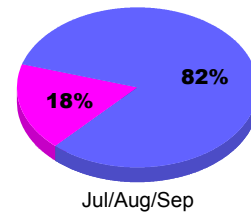

**Membership Results
2012-2013**

**Membership
2011-2012**

Month	Net Memb Goal	Actual New Memb	Actual Dropped Memb	Gain/Loss of Memb	Gain/Loss of Memb
Jul/Aug/Sep	2	53	-34	19	19
Totals	2	53	-34	19	19

Membership Results 2012-2013

Goal, New, Dropped, Gain/Loss

Comparison of Membership Gain/Loss

Current Year Compared to the Previous Year

Gender Comparison 2012-2013

Jul/Aug/Sep

Male Female